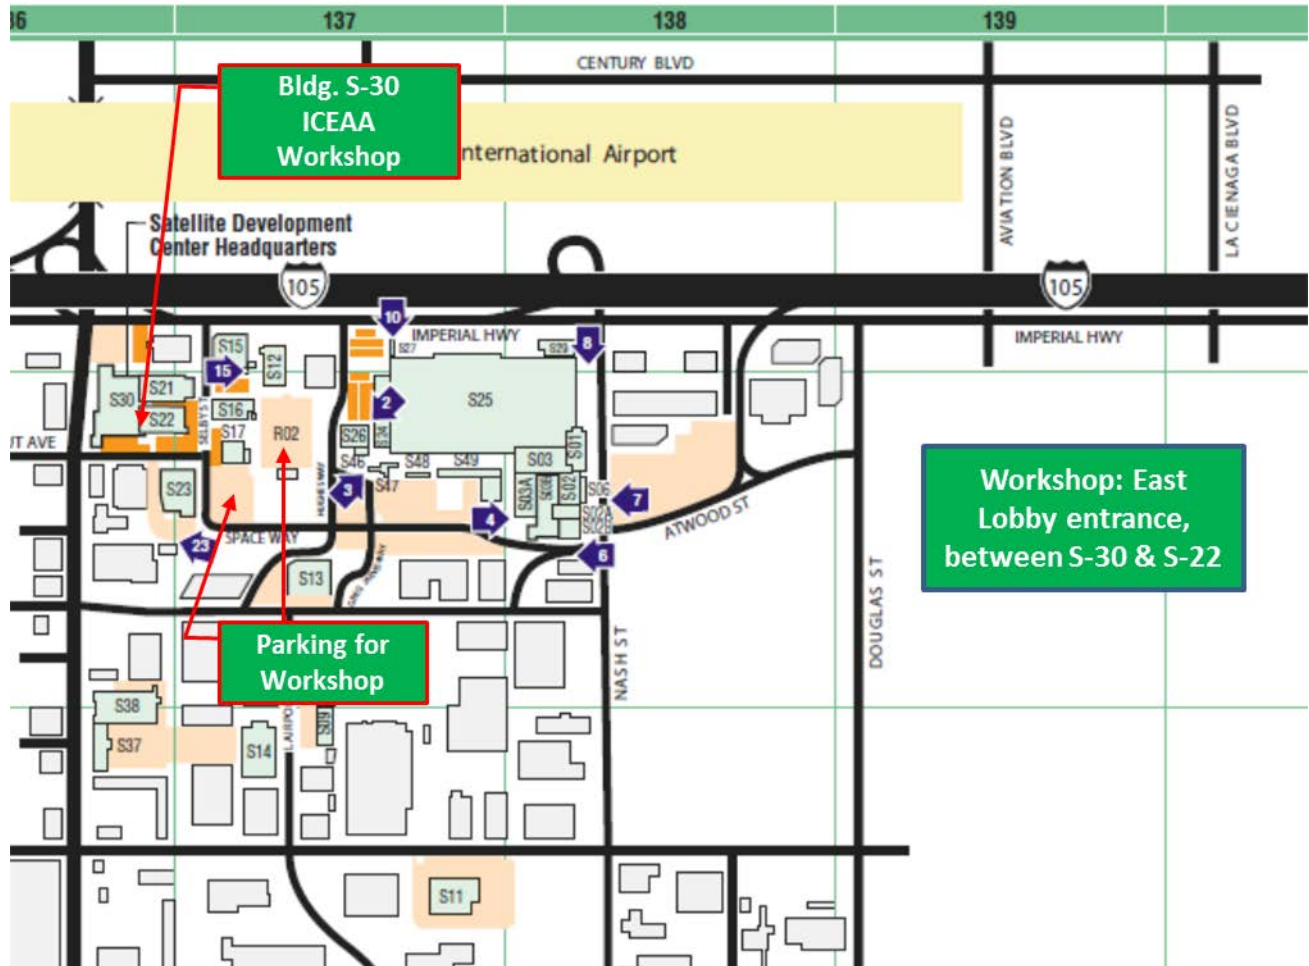

Workshop Agenda

- 0930-1000 **Registration**
- 1000-1015 **Welcome Announcements – Rich Harwin, President, ICEAA So Cal Chapter**
- 1015-1100 **John Weisinger, Director of National Programs, Boeing Satellite Systems Executive; “Overview and history of Boeing Satellite development”**
- 1100-1145 **Chinson Yew, Space & Missile Center, LAFB; “An Overview of SMC Cost Research”**
- 1145-1230 **SoCal Chapter Business Meeting**
– Discuss future of SoCal Chapter
- Operating model and options
 - Current Finances
 - ICEAA Services available / membership
 - Participant questions / inputs / consensus
- 1230-1400 **NETWORKING LUNCH, (optional)**
*ICEAA has arranged a group lunch opportunity at:
Chef Hannes, 411 Main St., El Segundo
<https://www.chefhannesrestaurant.com/>*
- The cost will be on your own, not provided by ICEAA, and should be approx. \$20
Group photo at lunch*
- 1400 **Close – after lunch**

THERE IS NO CHARGE FOR ATTENDING THE WORKSHOP

California – El Segundo

900 North Sepulveda Blvd, El Segundo, CA 90245-2710

Go To Meeting info

Wed, Dec 13, 2017 9:00 AM - 1:00 PM PST

FIRST: join my meeting from your computer, tablet or smartphone.