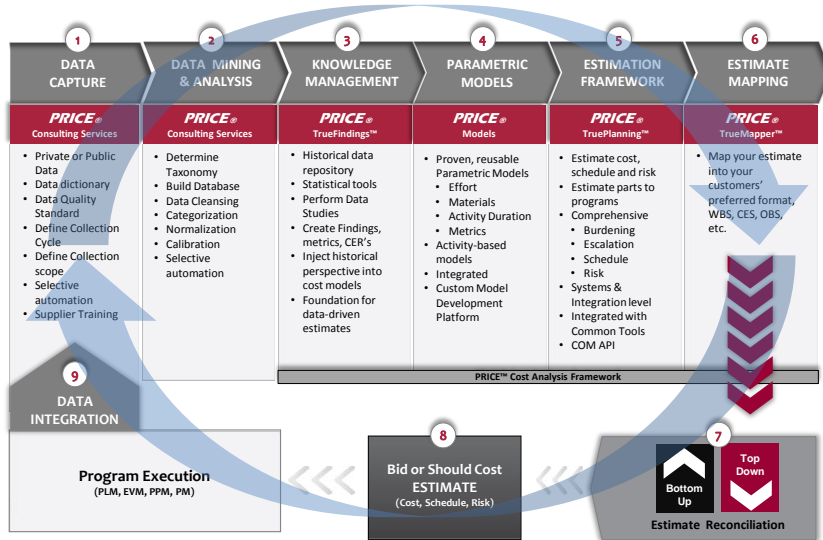

PRICE Estimation Systems Integration (ESI)

Q&A

TruePlanning® 2016

The Future is Here!

PRICE Systems, LLC

- 1-800-43PRICE
- www.pricesystems.com

Dayton Office

- 1 (937) 258-7187
- Joe.bauer2@pricesystems.com